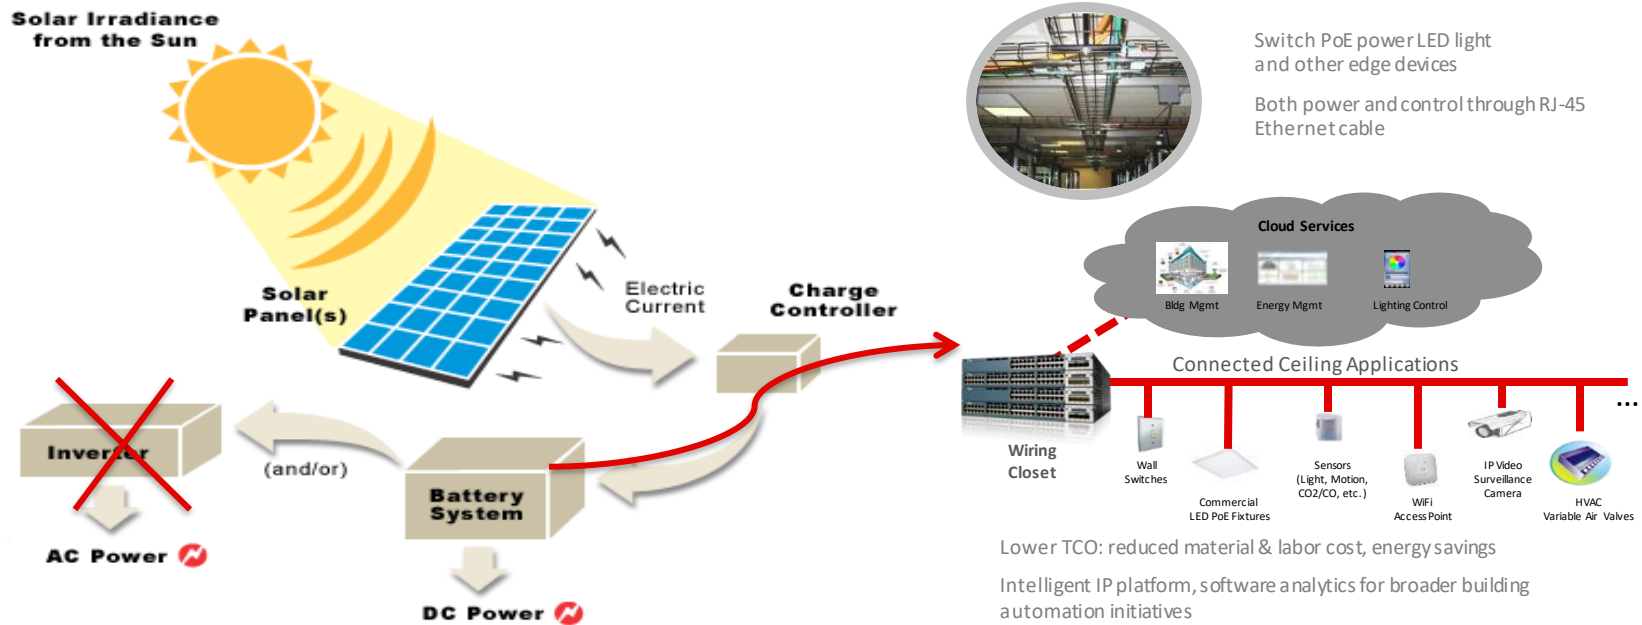

## Easy to Install

Installing LED light fixtures that are Powered Over Ethernet (POE) is much easier

# Efficient

POE devices are an efficient way of taking DC power directly from renewable energy sources.

integer **Advanced Cable**  
**North America**

# Reliable and Secure

POE networks are secure by using edge computing and unikernal VMs to isolate systems from potential cyber security risks